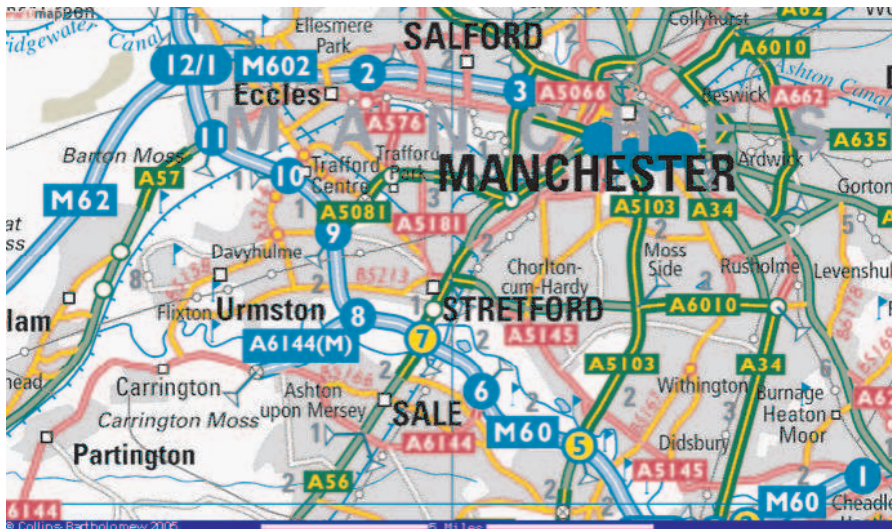

## Map and Directions

### Directions:

From M60 (heading South)

1. Take Junction 9
2. Take 1st exit onto Park Way
3. Continue for about 1 mile
4. At the roundabout take 1st exit onto Ashburton Road West
5. After about 500 yards turn left into West Point Enterprise Park

From M60 (heading North)

1. Take Junction 9
2. Take 3rd exit onto Park Way
3. Continue for about 1 mile
4. At the roundabout take 1st exit onto Ashburton Road West
5. After about 500 yards turn left into West Point Enterprise Park