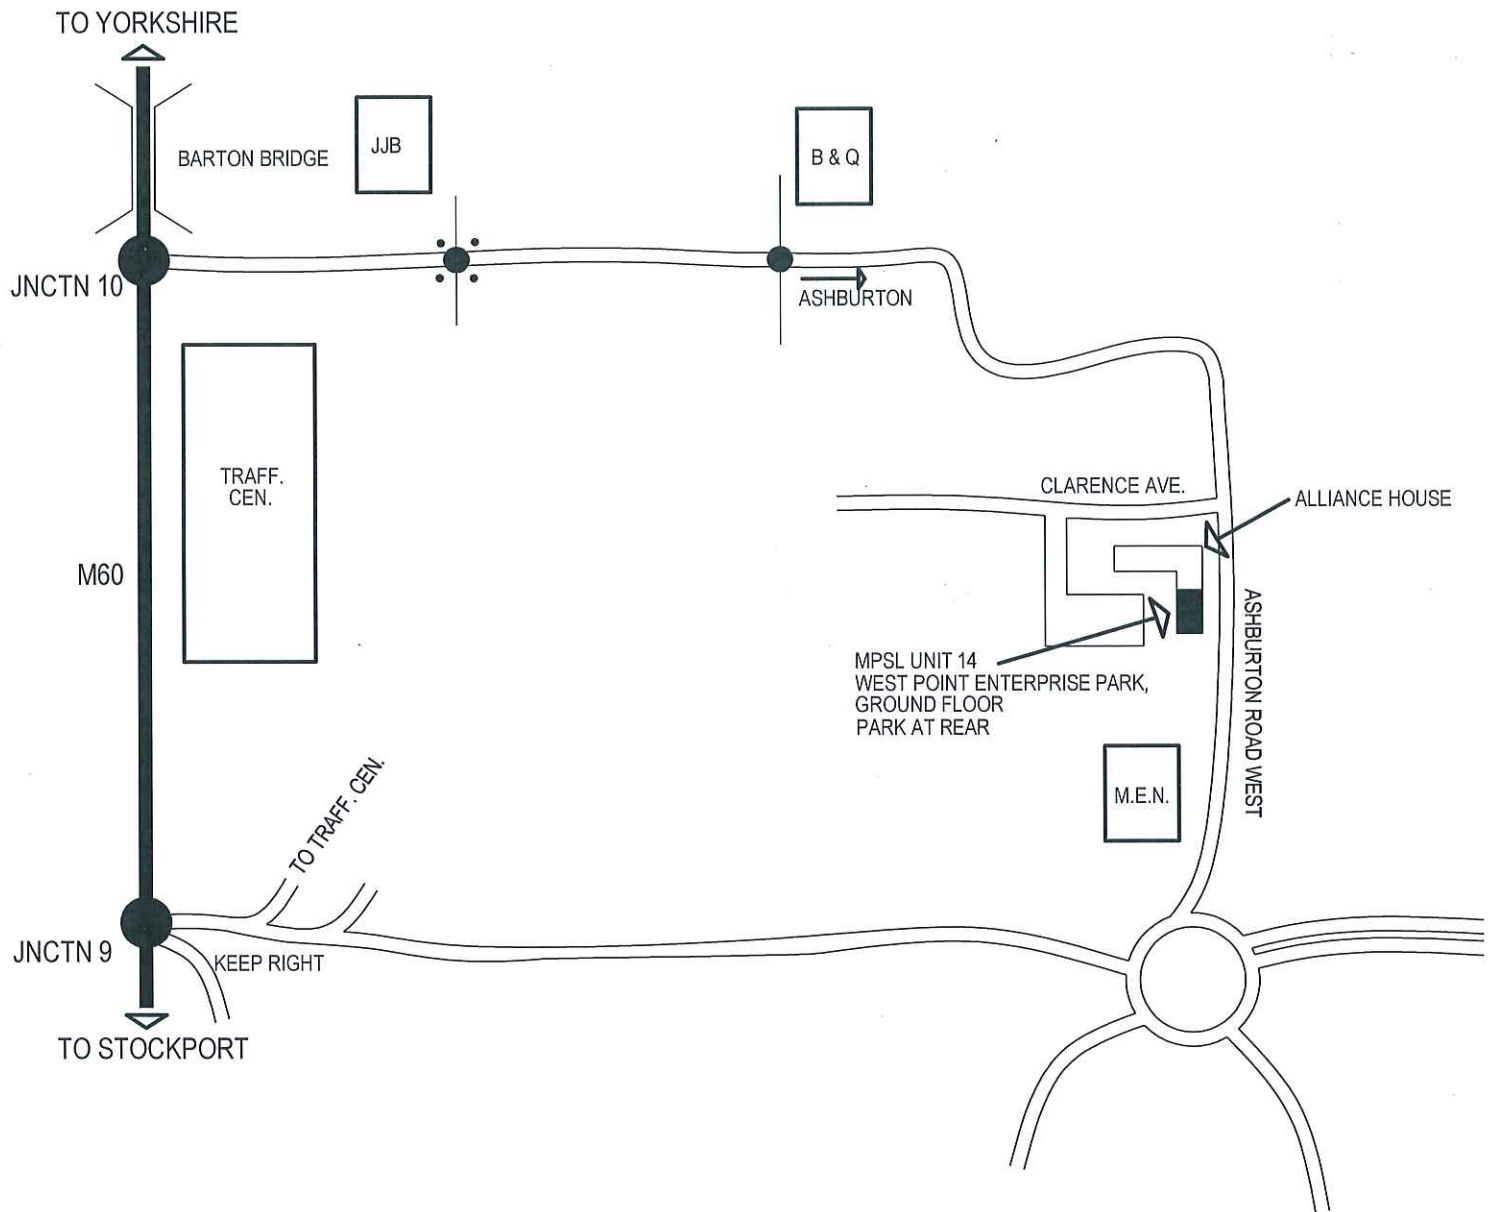

MPSL Planning & Design Limited
Commercial House
14 West Point Enterprise Park
Clarence Avenue
Trafford Park
Manchester
M17 1QS
Tel: 0161 772 1999
Fax: 0161 772 1980

MPSL

**Directions To MPSL
Planning & Design
Ltd**

MPSL Planning & Design Limited
14 West Point Enterprise Park, Clarence Avenue Trafford Park,
Manchester, M17 1QS
Tel: 0161 772 1999 Fax: 0161 772 1980
Email: admin@mpslgroup.co.uk www.mpslgroup.com