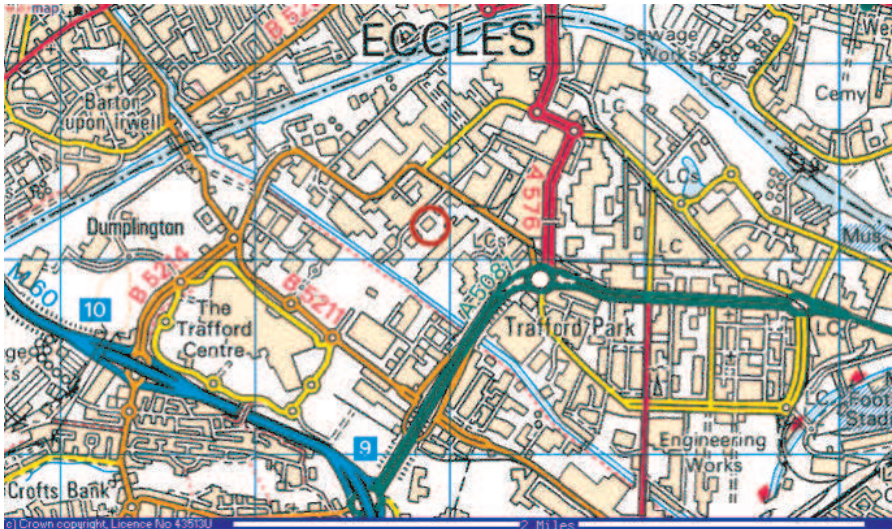

## Map and Directions

### Directions:

From M60 (heading South)

1. Take Junction 9
2. Take 1st exit onto Park Way
3. Continue for about 1 mile
4. At the roundabout take 1st exit onto Ashburton Road West
5. After about 500 yards turn left into West Point Enterprise Park

From M60 (heading North)

1. Take Junction 9
2. Take 3rd exit onto Park Way
3. Continue for about 1 mile
4. At the roundabout take 1st exit onto Ashburton Road West
5. After about 500 yards turn left into West Point Enterprise Park